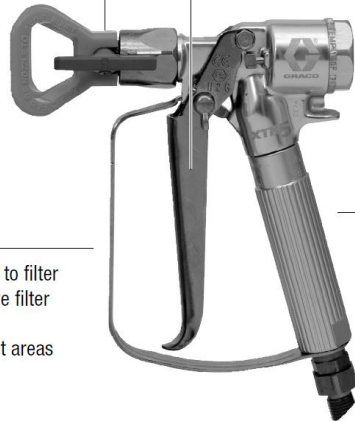

Title: XTR™ Airless Spray Guns

XTR700: ULTIMATE AIRLESS SPRAY GUN

- Built for extreme conditions
- Compact design allows for easy manoeuvrability
- Maximum fluid pressure of 500 bar, 50 MPa (7250 psi)
- Round handle, four or two finger trigger
- Insulated handle available on special request
- High quality materials and construction

Needle Assembly and GHD RAC® SwitchTip™

- Exceptional life, pattern and finish
- Great for high solids coatings
- Factory set needle needs no adjustments

Variety of Handle and Trigger Options

- 2-and 4-finger trigger options
- Oval-insulated or round handle
- Lightweight trigger pull

Easy Out™ Gun Filter

- Reduces tip plugs
- Eliminates collapsed filters
- Provides more filtration area

Trigger Guard

- Easily detaches for access to filter
- Acts as a wrench to remove filter from gun handle
- Small profile sprays in tight areas

EasyGlide™ Swivel

- Allows easier gun movement under high pressure

Technical information

Specification	Description
Maximum fluid working pressure	500 bar, 50 MPa (7250 psi)
Fluid orifice	2.3 mm (0.090 in)
Fluid inlet	¼ npsm
Maximum fluid temperature	71°C (160°F)
Weight	688g
Length	111mm
Height	180mm
Wetted parts	Aluminium, stainless steel, polyethylene, acetal, nylon, polyurethane, carbide, solvent-resistant O-rings
Instruction manual	312145