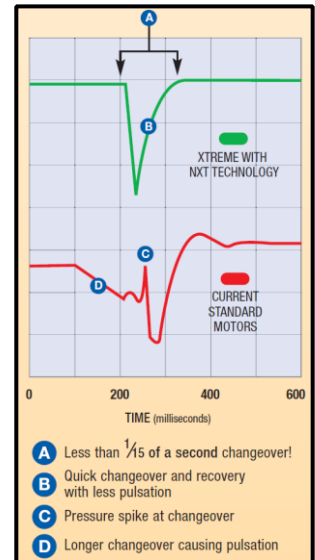

Technical information

Specifications	X45	X60	X75	X90
Output per cycle	290cc	220cc	180cc	145cc
Motor size	NXT 6500	NXT 6500	NXT 6500	NXT 6500
Max working pressure psi (Bar, MPa)	4550 (313, 31.3)	6000 (417, 41.7)	7250 (500, 50.0)	7250 (500, 50.0)
Max air input pressure psi (bar, MPa)	100 (7, 0.7)	100 (7, 0.7)	100 (7, 0.7)	100 (7, 0.7)
Max free flow output gpm (lpm)	13.8 (52.2)	10.0 (38)	8.5 (32)	7.5 (28)
Output at 60 CFM gpm (lpm)	4.6 (17)	3.4 (12.9)	2.9 (11)	2.3 (8.7)